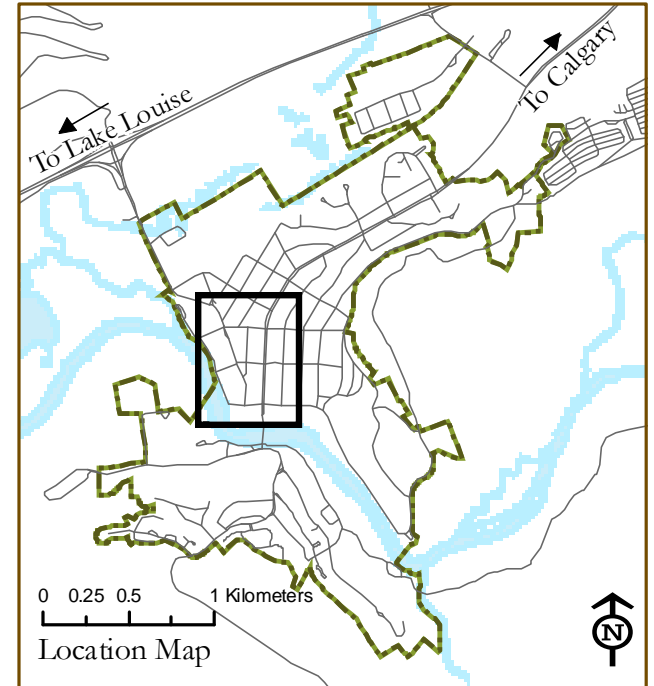

Town of Banff

Downtown Parking Locations & Times

Parking Times

-  15 Minutes
-  30 Minutes
-  2 Hours
-  3 Hours
-  12 Hours
-  Unsigned (72 hours max)

Created by The Town of Banff GIS
Updated September 2006