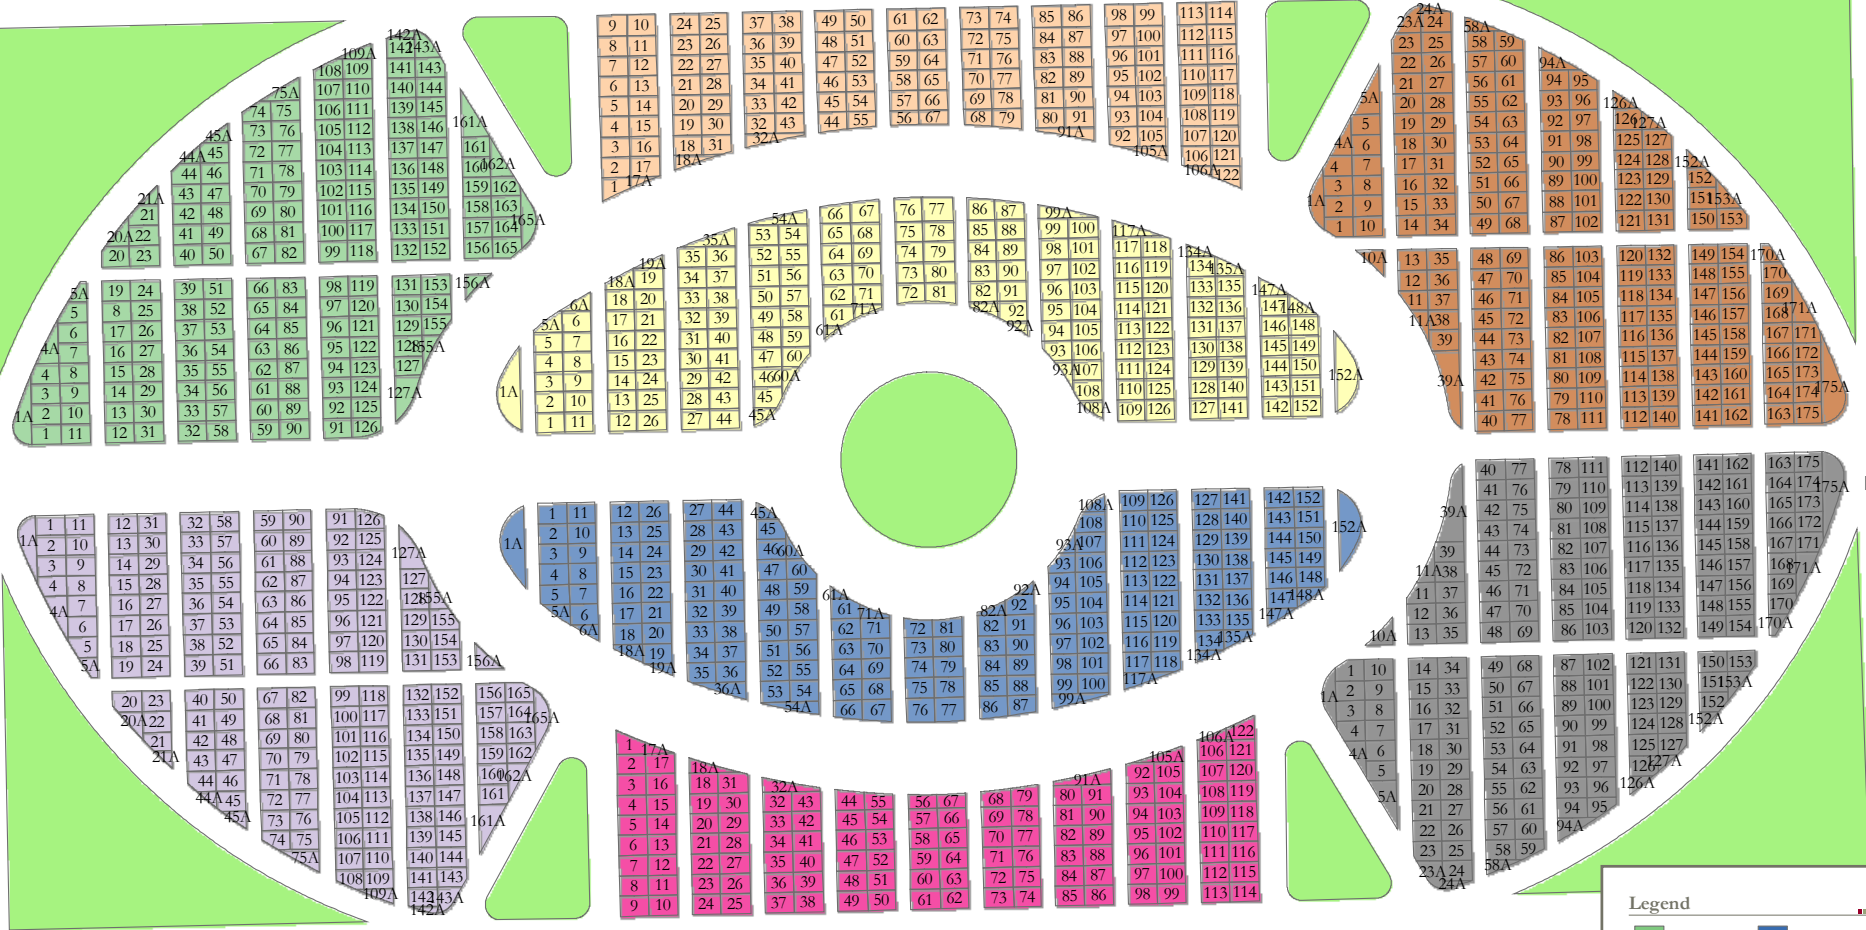

Highway

Shed

Entrance

Mountain View Cemetery