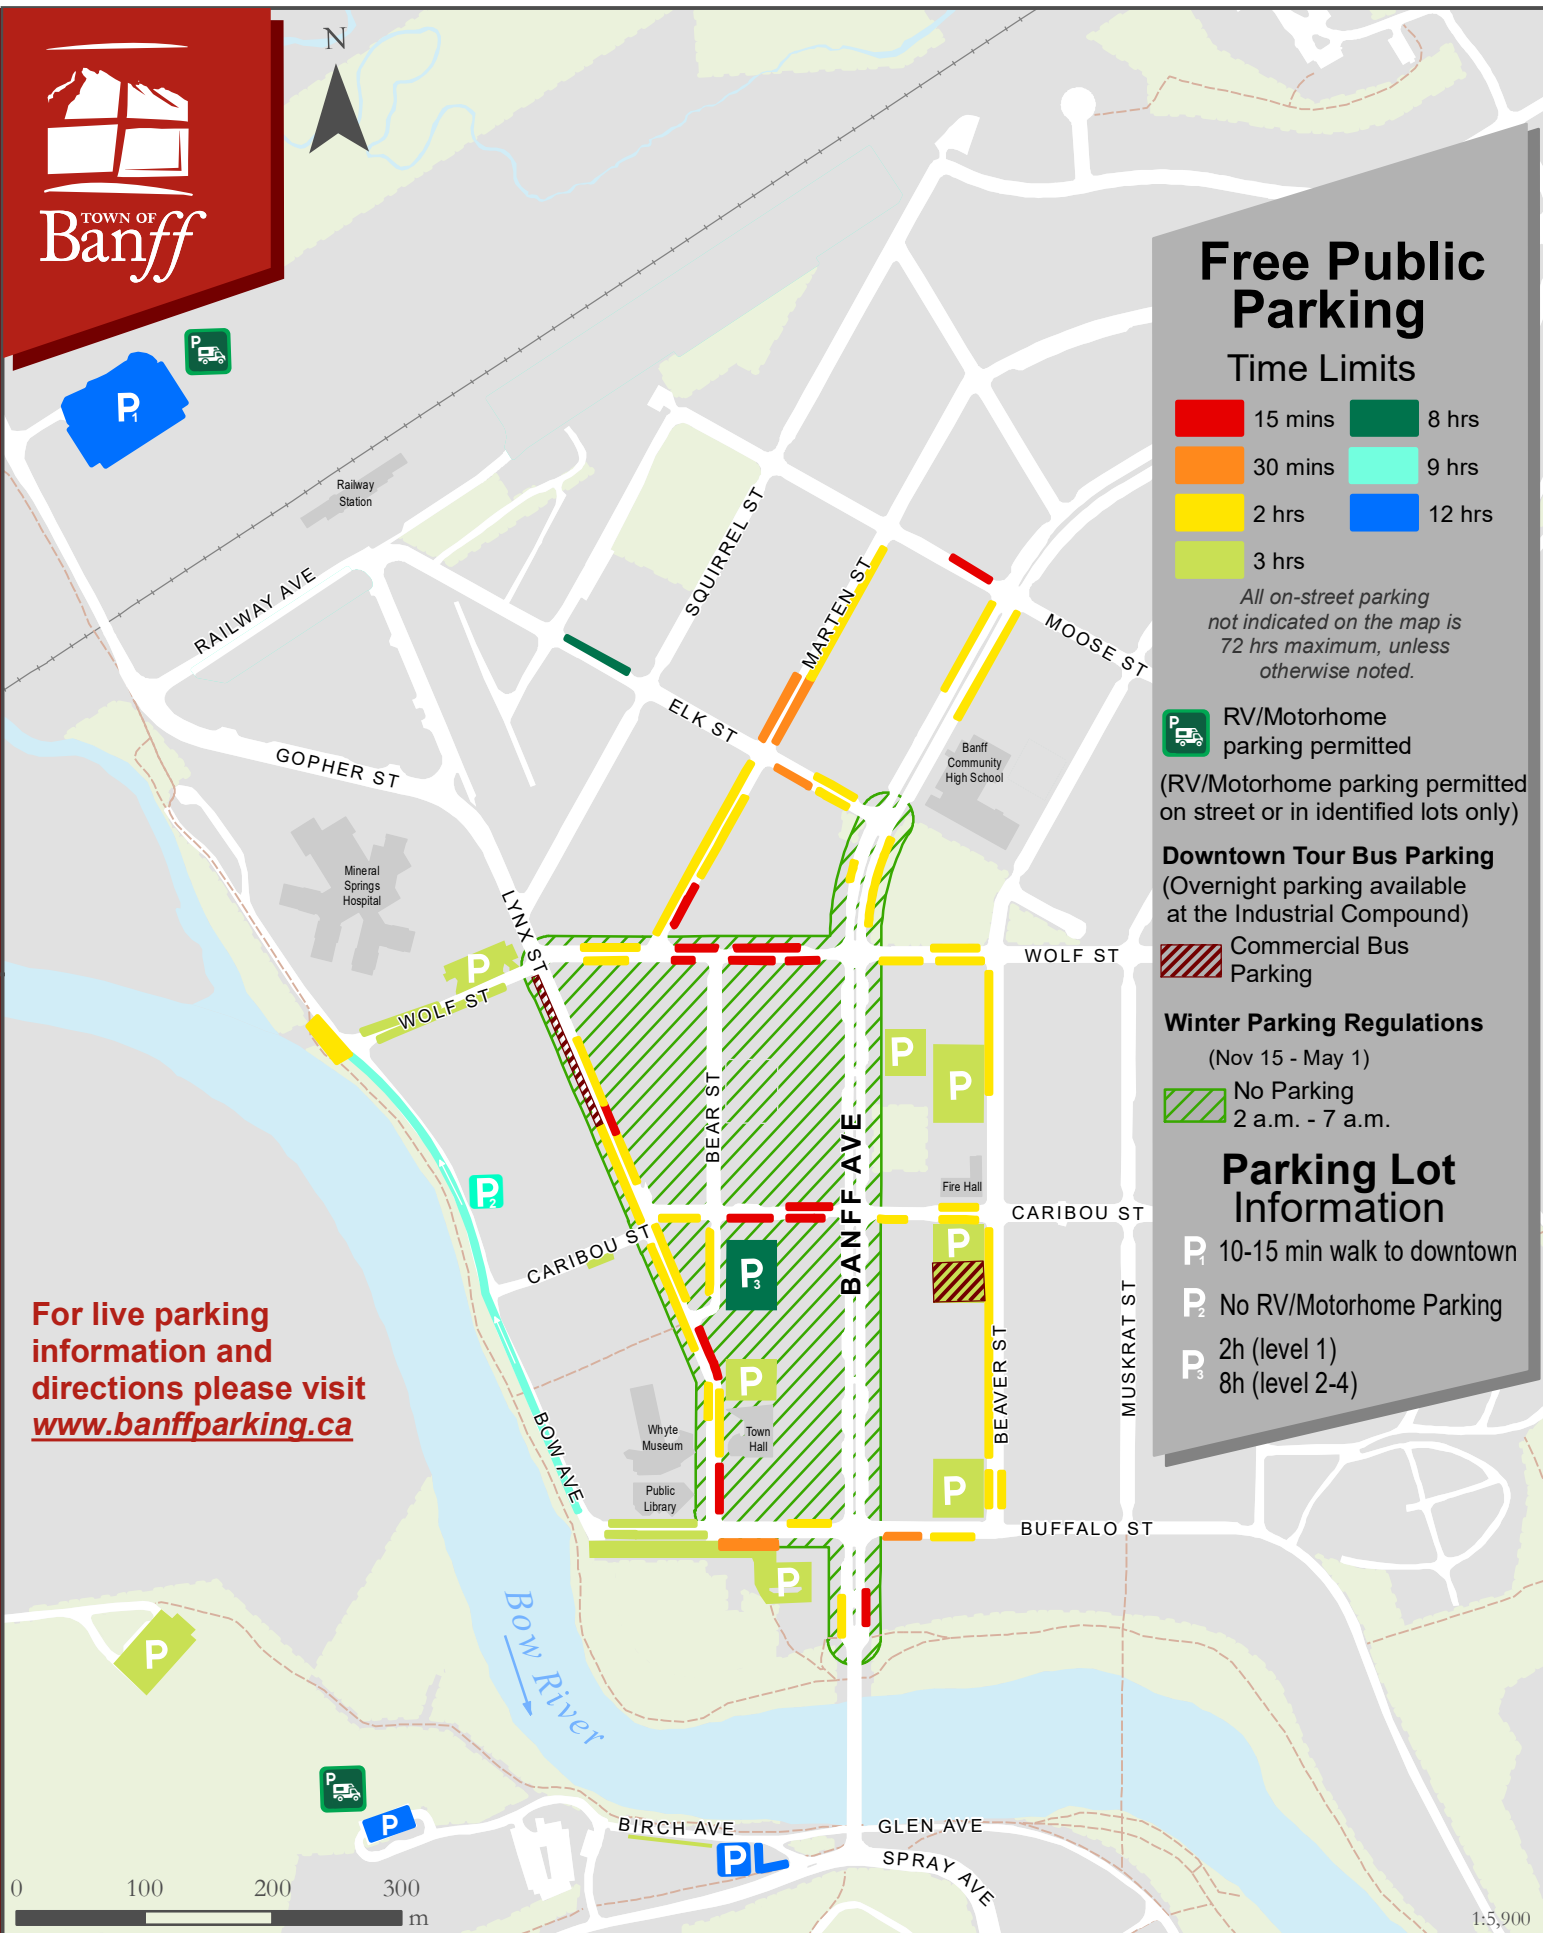

Free Public Parking

Time Limits

	15 mins		8 hrs
	30 mins		9 hrs
	2 hrs		12 hrs
	3 hrs		

All on-street parking not indicated on the map is 72 hrs maximum, unless otherwise noted.

RV/Motorhome parking permitted

(RV/Motorhome parking permitted on street or in identified lots only)

Downtown Tour Bus Parking

(Overnight parking available at the Industrial Compound)

Commercial Bus Parking

Winter Parking Regulations

(Nov 15 - May 1)

No Parking 2 a.m. - 7 a.m.

Parking Lot Information

- 10-15 min walk to downtown
- No RV/Motorhome Parking
- 2h (level 1)
  8h (level 2-4)

For live parking information and directions please visit www.banffparking.ca

1:5,900